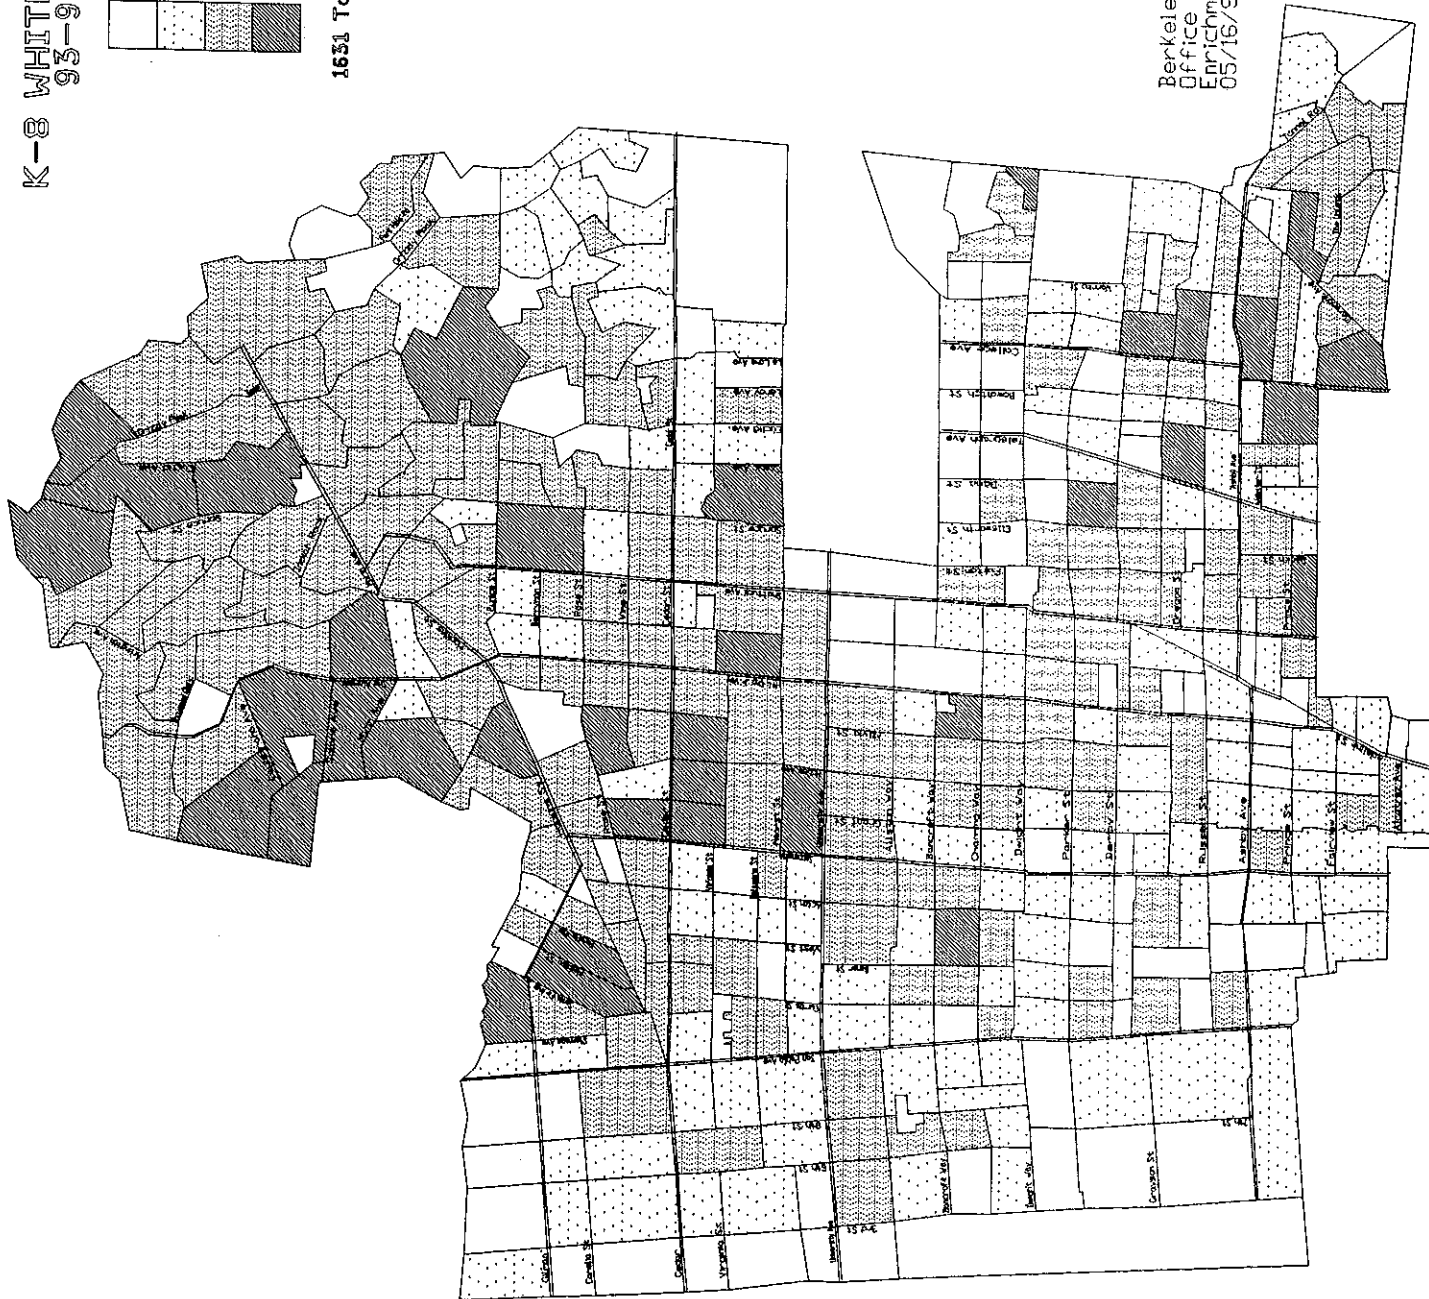

K-8 WHITE STUDENTS 93-94 BUSD

1631 Total WHITE

Berkeley Unified School District,
Office of Berkeley Schools
Enrichment Project (BSEP),
05/16/95.