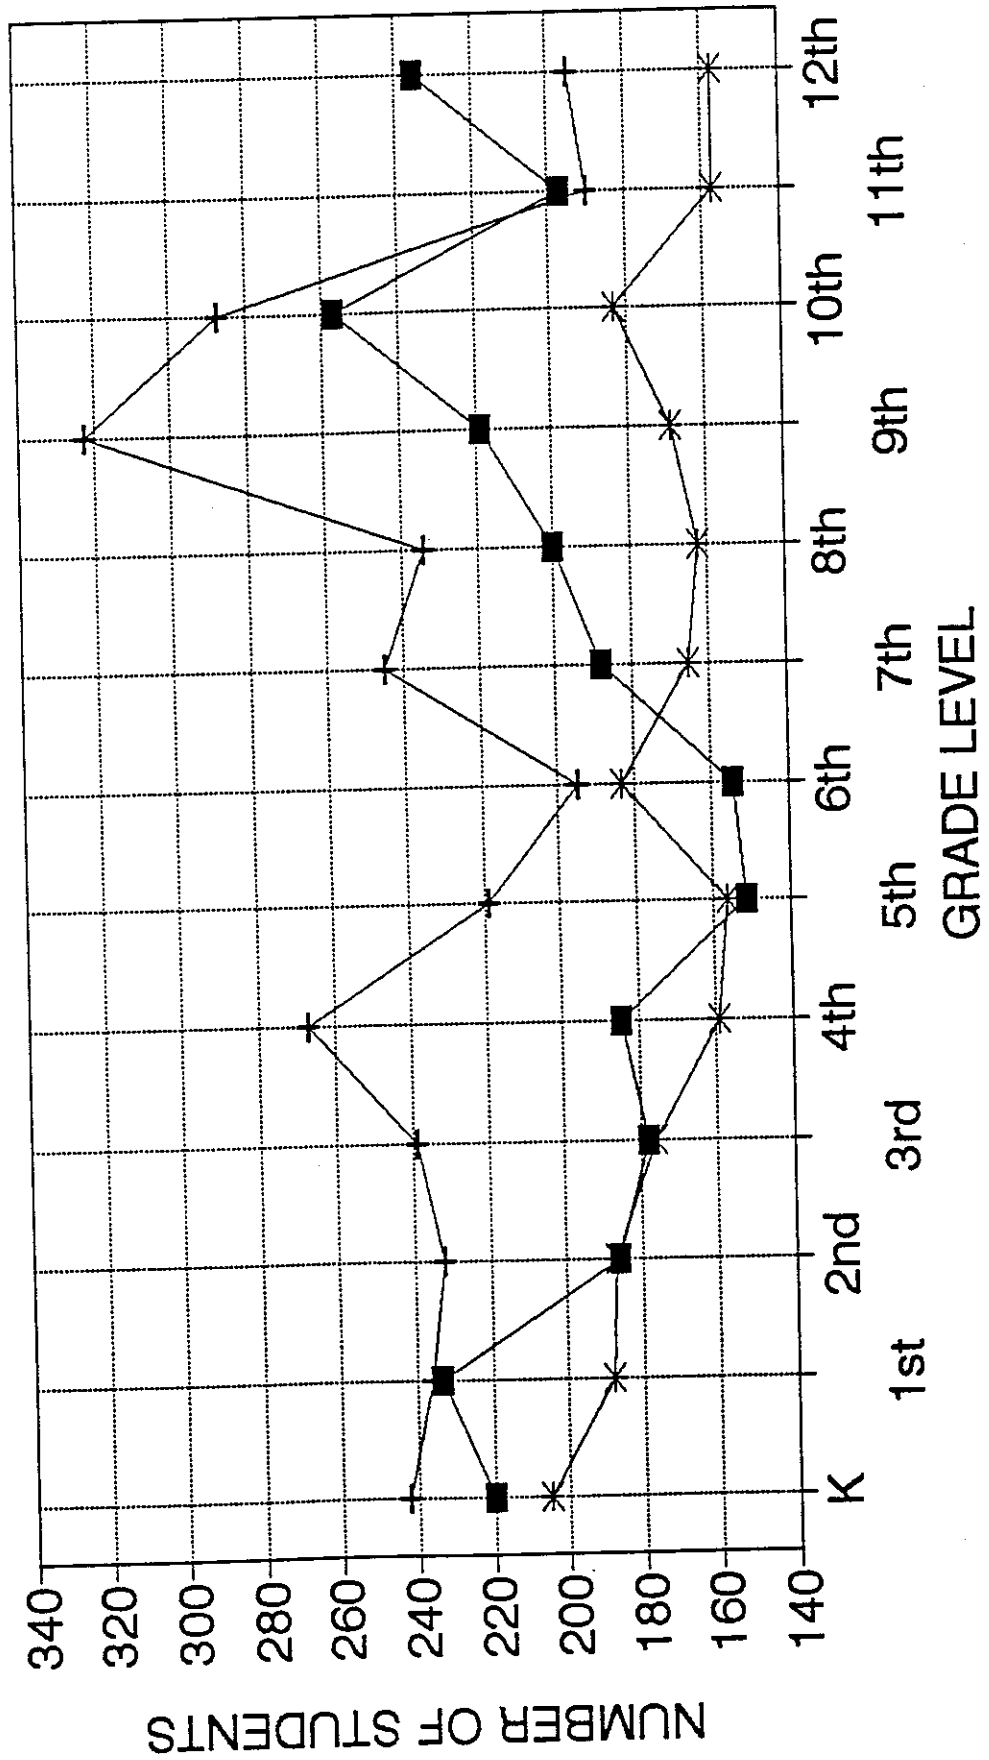

APPENDIX B

DISTRIBUTION OF STUDENTS  
BY RACE  
IN THE BERKELEY UNIFIED  
SCHOOL DISTRICT

# BERKELEY UNIFIED SCHOOL DISTRICT

Student Data October 1992

White —+— Black —\*— Others